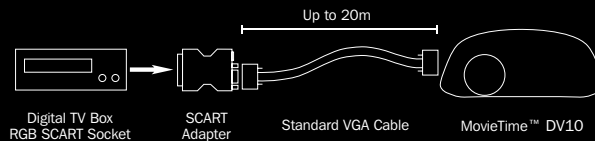

Unique 3 stage air purifier de-odourises and reduces bacteria and harmful hydrocarbons in the air in your room, whilst you watch a movie.